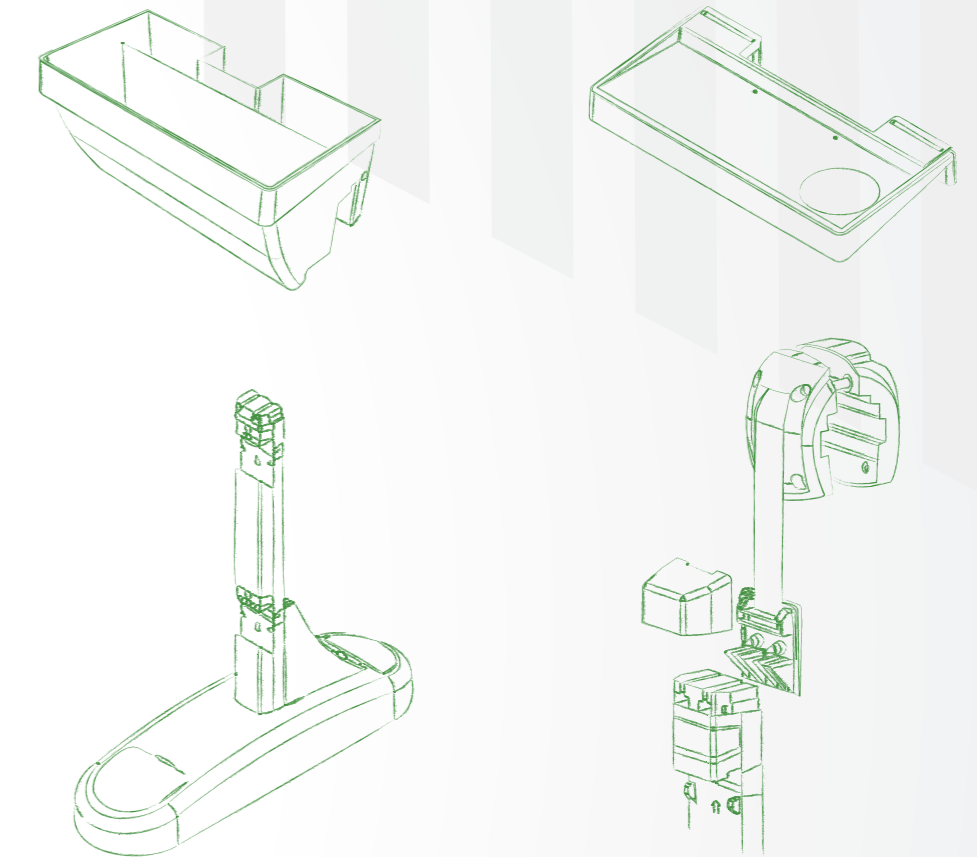

Smart **drainage** and water collecting

Simple Maintenance

Functional

Practical solutions to support **dripping system**

DIY Fast & easy to assemble

Highly Accessorized

The system is **versatile** and easily support components

Planned accessories

Accessories to be plan

Round planters | Compost container | Mini greenhouse

Design your world GREEN

Modular

Easy to **build your own vertical garden** on any wall or guardrail