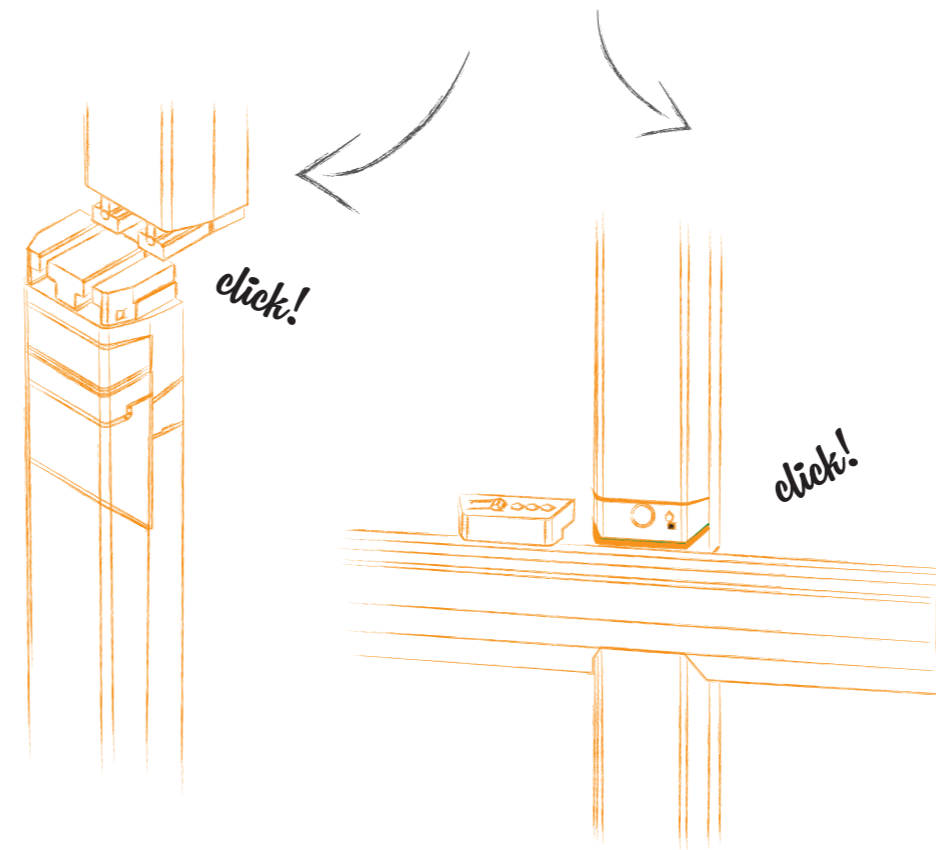

Smart **drainage** and water collecting

Simple Maintenance

Functional

Practical solutions to support **dripping system**

DIY Fast & easy to assemble

Highly Accessorized

The system is **versatile** and easily support components

Planned accessories

Accessories to be plan

Round planters | Compost container | Mini greenhouse

Design your world GREEN

Modular

Easy to **build your own vertical garden** on any wall or guardrail