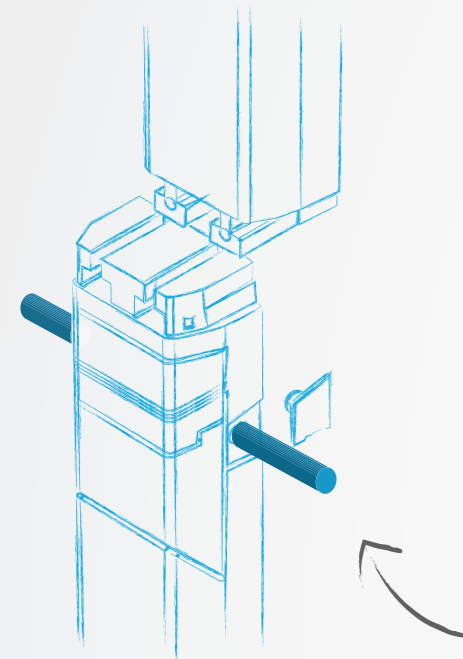

Smart **drainage** and water collecting

Simple Maintenance

Functional

Practical solutions to support **dripping system**

DIY Fast & easy to assemble

Highly Accessorized

The system is **versatile** and easily support components

Planned accessories

Accessories to be plan

Round planters | Compost container | Mini greenhouse

Design your world GREEN

Modular

Easy to **build your own vertical garden** on any wall or guardrail